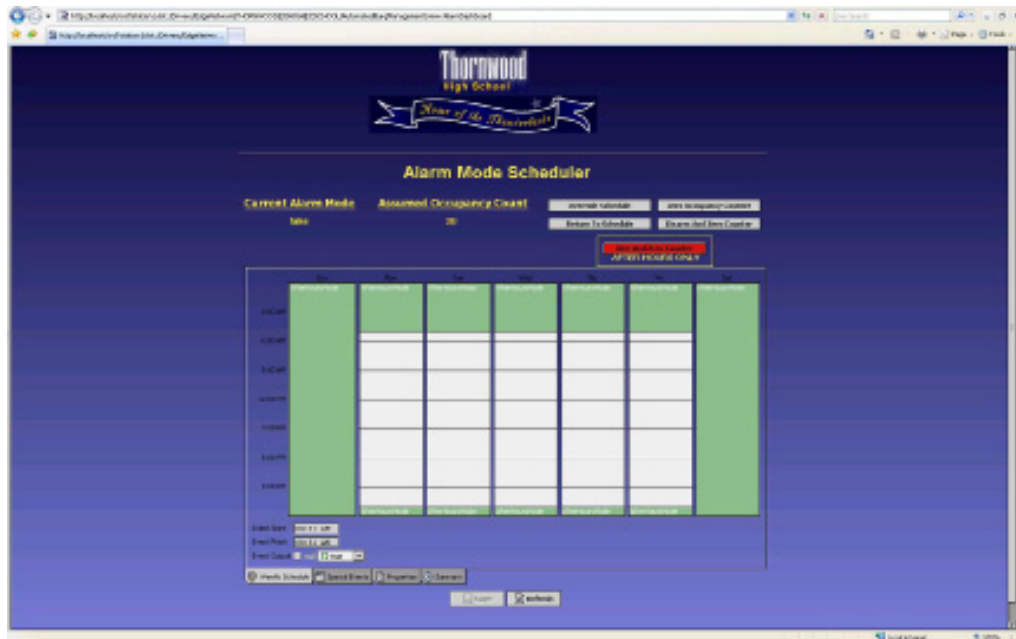

EdgeAccess

*PRECISION*  
*EDGE*  
ACCESS CONTROL

Integrated Protection >>> Complete, Connected, Control.

THE ACCESS CONTROL PREREQUISITE  
FOR COMPLETE INTEGRATED PROTECTION

### Complete Integrated Protection

Precision Edge EdgeAccess™ Access brings together complete hardware and software capabilities for effective access control. EdgeAccess package combines EdgeController™ hardware, EdgeConnector™ modules, and EdgeAlerts™ software for fully integrated event monitoring and management. It's a comprehensive package for access control, and an integral part of the EdgeProtect™ solution for complete integrated protection.

### Part of the Precision EdgeProtect Solution for Complete Access Control

EdgeAccess is part of EdgeProtect, the industry's only complete and completely integratable access control solution. EdgeProtect delivers comprehensive, integrated capabilities including:

- EdgeAccess control including EdgeManager event monitoring and management
- EdgeView integrated digital video