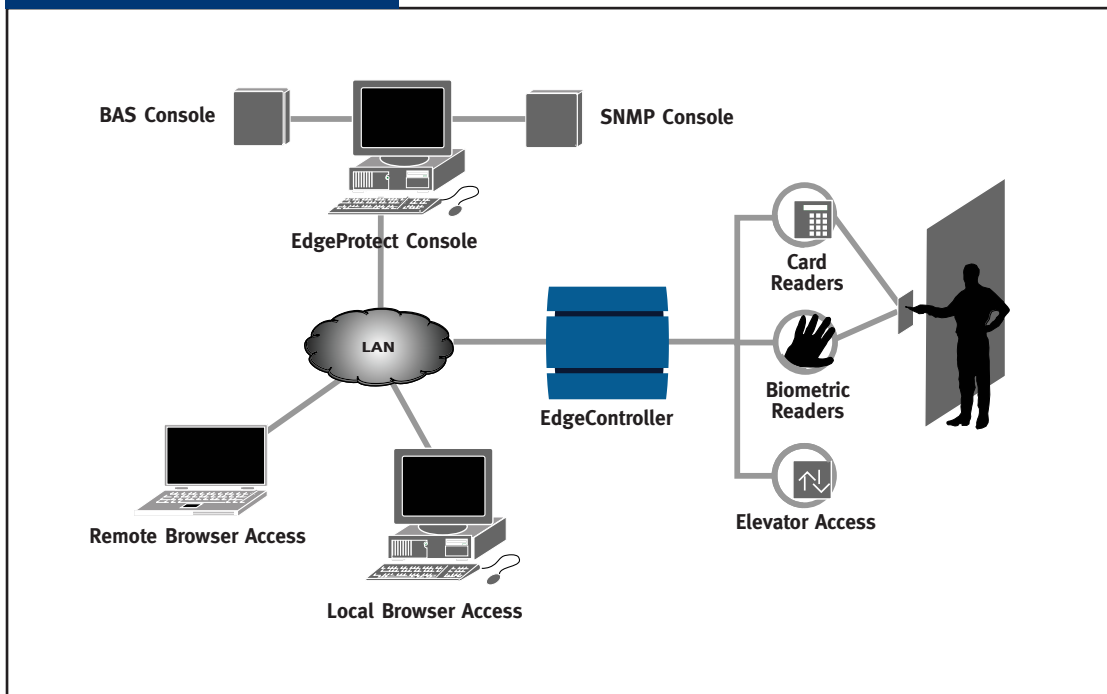

A Highly Scalable, Flexible Hardware Package

EdgeController hardware and EdgeConnector modules come together to deliver broad, flexible functionality, along with the ability to easily scale as an organization's access control needs change. Capable of accommodating a variety of function-specific EdgeConnector modules, the EdgeController provides the flexibility to meet the broadest range of dynamic requirements.

- Open architecture and network connectivity make it easy to start with as little as one door connector module and one controller—and then increase functionality as needed.
- It's easy to scale up to hundreds of doors, inputs and outputs by simply adding controllers and application-specific software to the network environment.
- EdgeController hardware works with a wide variety of industry-standard readers, keys, and other access control devices.

SYSTEM ARCHITECTURE