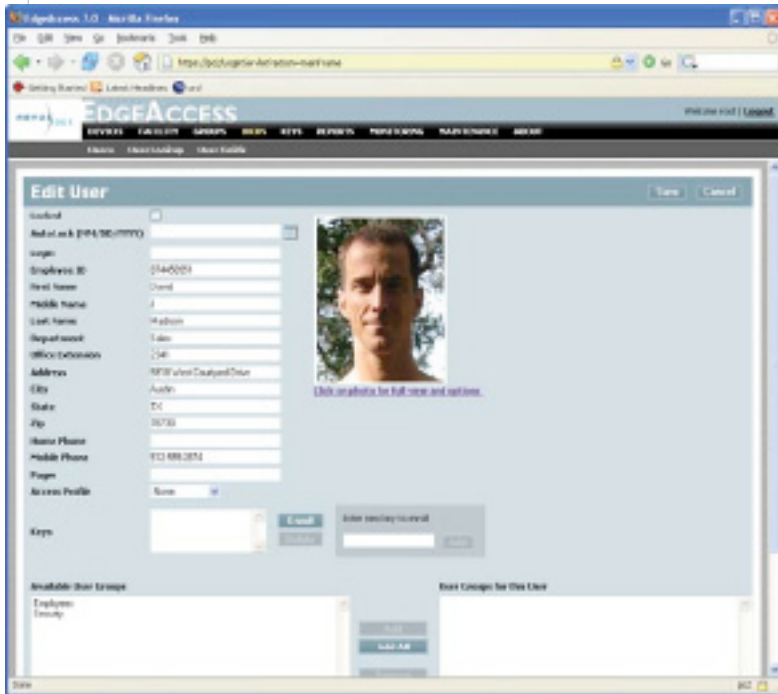

- Open architecture and network connectivity make it easy to start with as little as one door connector module and one controller—and then increase functionality as needed.
- It's easy to scale up to hundreds of doors, inputs and outputs by simply adding controllers and application-specific software to the network environment.
- EdgeController hardware works with a wide variety of industry-standard readers, keys, and other access control devices.

#### SYSTEM ARCHITECTURE

**THE ACCESS CONTROL PREREQUISITE FOR COMPLETE INTEGRATED PROTECTION**

**A Streamlined, Fully Integrated Software Solution**

No other software for access control delivers one streamlined view of every aspect of the controlled environment in a solution that's easy to integrate with existing BAS and IT management consoles. The EdgeProtect software features an intuitive graphical interface and sophisticated graphical maps that deliver real-time, integrated information from access controllers, digital video, and other inputs throughout the secured environment.

- IP-enabled hardware enables the environment to be monitored and managed from anywhere using a standard Web browser.
- Real-time information enables the fastest possible response capability.
- The software supports delivery of immediate alerts about events to user-identified personnel via various methods including pagers and e-mail.